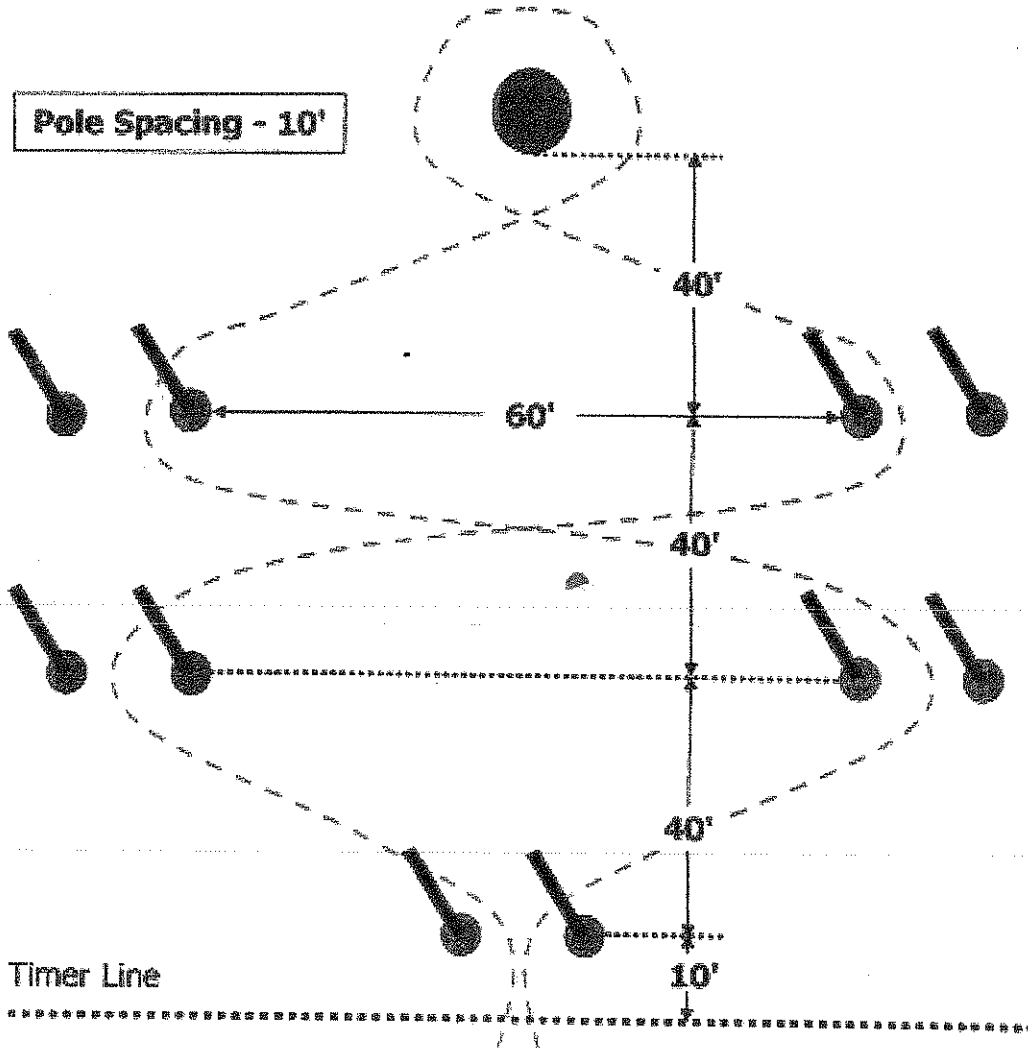

Bootlace

Pole Spacing - 10'

Timer Line

Left or right hand pattern may be used.
Props: 1 large barrel. 10 standard poles.

Five second penalty for each pole or barrel knocked down
(3 feet is equal to one pace)